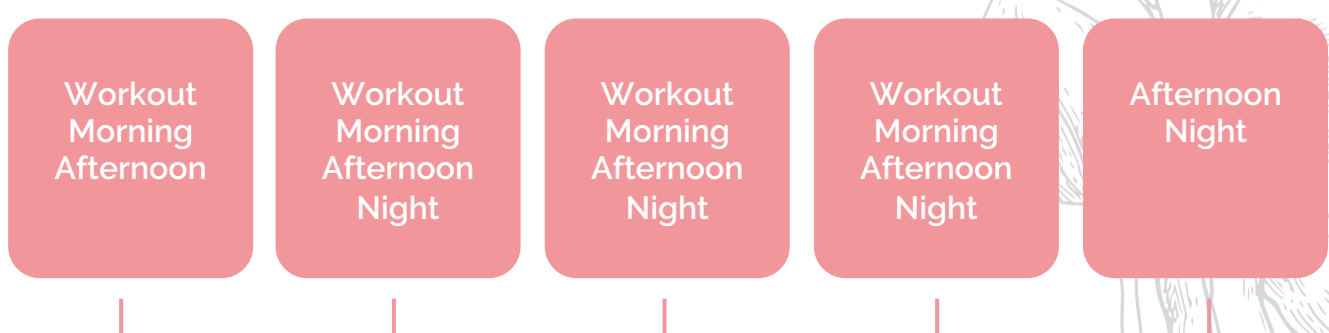

PROTEIN POWDER MENU CARD

CONCENTRATION OF PROTEIN

ABSORPTION RATE

AMINO ACID PROFILE

IDEAL TIME FOR INTAKE

ALLERGEN INFO

★ FOR VEGETARIANS

☆ FOR VEGANS